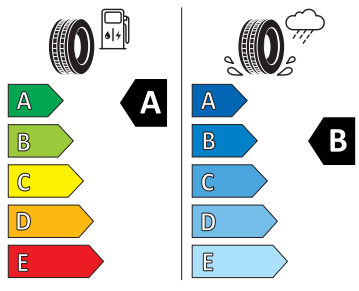

2020/740

- Michelin 205/60 R16

MICHELIN

941957

205/60R16 92 H

C1

2020/7/40